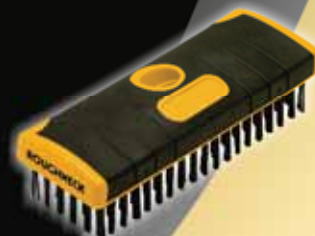

ROUGHNECK®
TOUGH TOOLS FOR A TOUGH WORLD™

ROUGHNECK®
TOUGH TOOLS FOR A TOUGH WORLD™

Roughneck Wire Brush Range

Wide selection of shapes and wire fill •

A brush for every application •

TPR Soft Grip for comfort •

3 Pcs mini wire brush set
52-005

3 Pcs narrow wire brush set
52-010

3 Pcs wide wire brush set
52-012

3 Row wire brushes with scraper
52-030, 52-032 & 52-034

4 Row wire brushes with & without scraper
52-040 & 52-042

Shoe handle wire brush
52-044

Block wire brush
52-050

Two handed wire brush
52-052

Heavy duty floor scrubbing
wire brush
52-060

Patio & decking wire brush
52-070

1200mm/48" Handle
52-080

Please see reverse

ROUGHNECK
TOUGH TOOLS FOR A TOUGH WORLD™

ROUGHNECK®

TOUGH TOOLS FOR A TOUGH WORLD™

Roughneck Wire Brush Range

Widest range of professional hand wire brushes with composite handle and various fill option for use by the builders, contractors, mechanics, all tradespeople as well as many applications at home